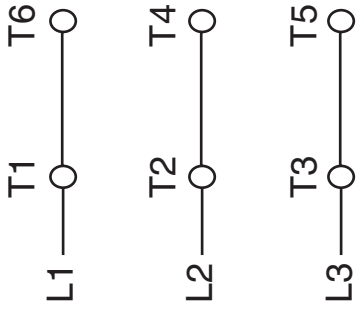

## SINGLE VOLTAGE ACROSS-THE-LINE START & RUN

## WYE START & DELTA RUN

|    | START | RUN   |
|----|-------|-------|
| M1 | CLOSE | CLOSE |
| M2 | OPEN  | CLOSE |
| M3 | CLOSE | OPEN  |