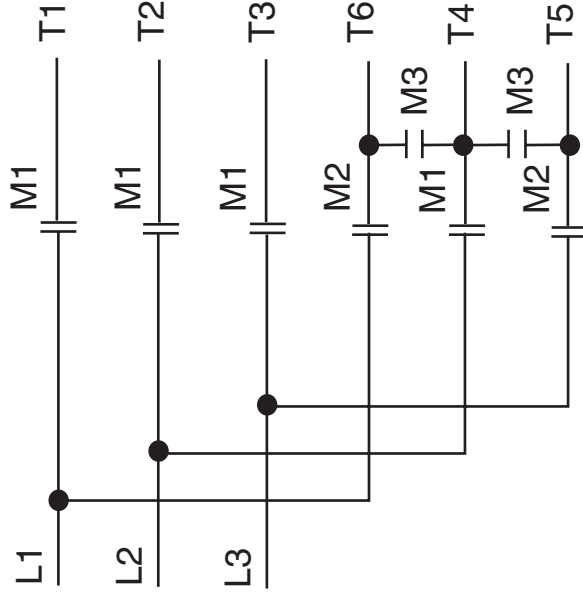

## SINGLE VOLTAGE ACROSS-THE-LINE START & RUN

## SINGLE VOLTAGE WYE START & DELTA RUN

## WYE START & DELTA RUN

|    | START | RUN   |
|----|-------|-------|
| M1 | CLOSE | CLOSE |
| M2 | OPEN  | CLOSE |
| M3 | CLOSE | OPEN  |