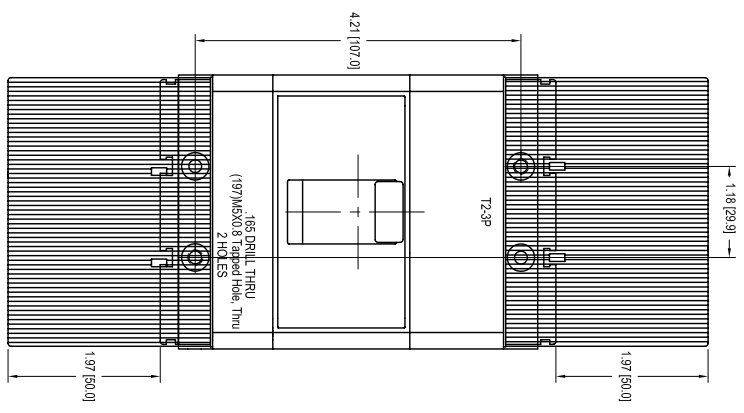

**SIDE VIEW**

**FRONT VIEW**

**DRILL THRU**

**HANDLE DOOR CUTOUT**

- OUTLET WITH FLANGE AND CIRCUIT BREAKER FACE FLUSH WITH DOOR
- OUTLET WITHOUT FLANGE AND CIRCUIT BREAKER FACE FLUSH WITH DOOR
- OUTLET WITHOUT FLANGE AND CIRCUIT BREAKER FACE EXTENDING.