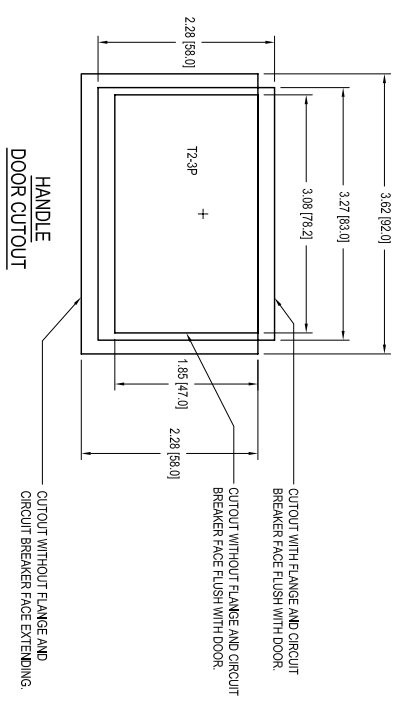

**SIDE VIEW**

**FRONT VIEW**

**DRILL THRU**

**HANDLE DOOR CUTOUT**

- OUTLET WITH FLANGE AND CIRCUIT BREAKER FACE FLUSH WITH DOOR
- OUTLET WITHOUT FLANGE AND CIRCUIT BREAKER FACE FLUSH WITH DOOR
- OUTLET WITHOUT FLANGE AND CIRCUIT BREAKER FACE EXTENDING.