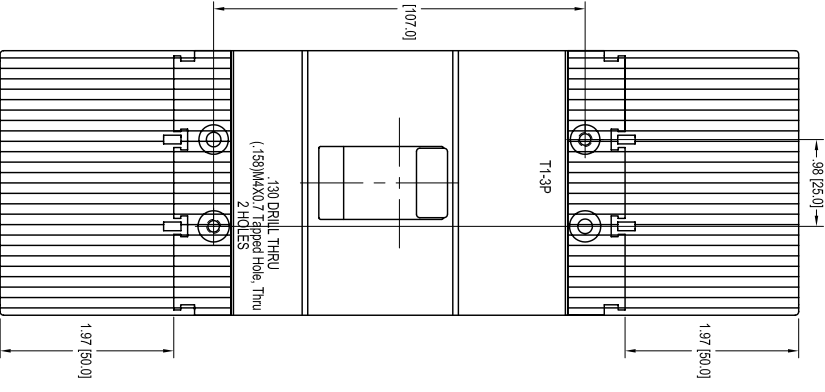

SIDE VIEW

FRONT VIEW

DRILL THRU

HANDLE DOOR CUTOUT

- CUTOUT WITH FLANGE AND CIRCUIT BREAKER FACE FLUSH WITH DOOR.
- CUTOUT WITHOUT FLANGE AND CIRCUIT BREAKER FACE FLUSH WITH DOOR.