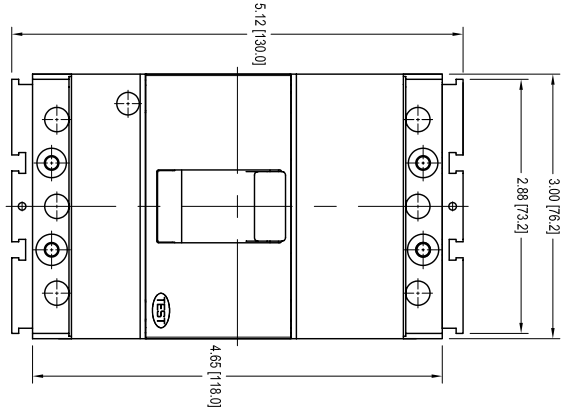

SIDE VIEW

FRONT VIEW

DRILL THRU

HANDLE DOOR CUTOUT

- CUTOUT WITH FLANGE AND CIRCUIT BREAKER FACE FLUSH WITH DOOR.
- CUTOUT WITHOUT FLANGE AND CIRCUIT BREAKER FACE FLUSH WITH DOOR.