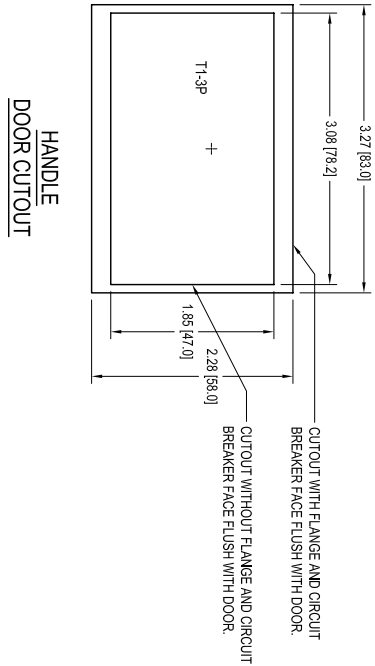

SIDE VIEW

FRONT VIEW

DRILL THRU

HANDLE DOOR CUTOUT

- CUTOUT WITH FLANGE AND CIRCUIT BREAKER FACE FLUSH WITH DOOR.
- CUTOUT WITHOUT FLANGE AND CIRCUIT BREAKER FACE FLUSH WITH DOOR.