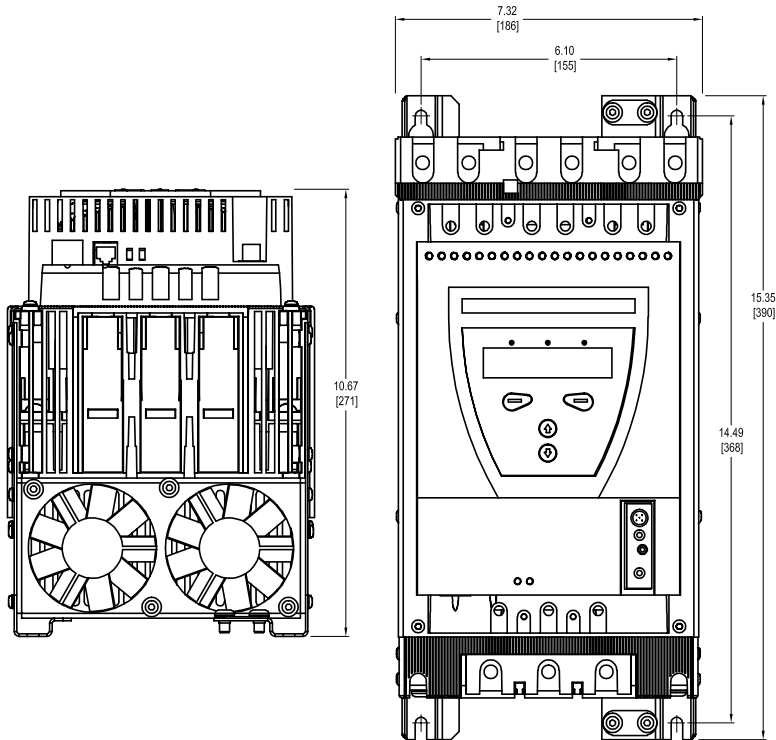

Approximate dimensions

Open

PST30 – PST142

PST30 – PST72

6

PST85 – PST142

Approximate dimensions
Open
PST175 – PSTB470

Softstarters
Type PST

00.00
 00.00
 Inches
 [Millimeters]

PST175 – PST300

6

PSTB370 – PSTB470

Approximate dimensions

Open

PSTB570 – PSTB1050

PSTB570 – PSTB1050