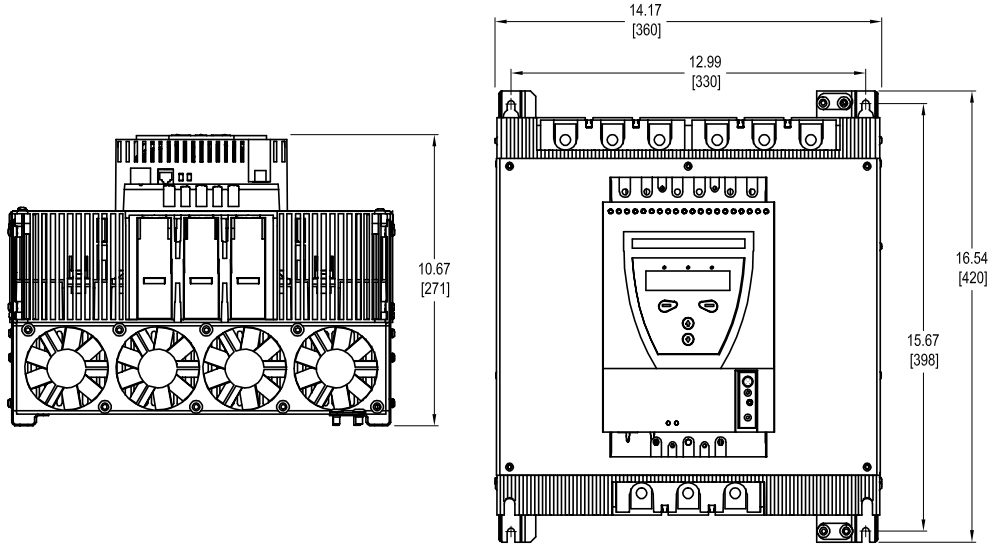

Approximate dimensions

Open

PST30 – PST142

PST30 – PST72

6

PST85 – PST142

Approximate dimensions
Open
PST175 – PSTB470

Softstarters
Type PST

00.00
 00.00
 Inches
 [Millimeters]

PST175 – PST300

6

PSTB370 – PSTB470

Approximate dimensions

Open

PSTB570 – PSTB1050

PSTB570 – PSTB1050