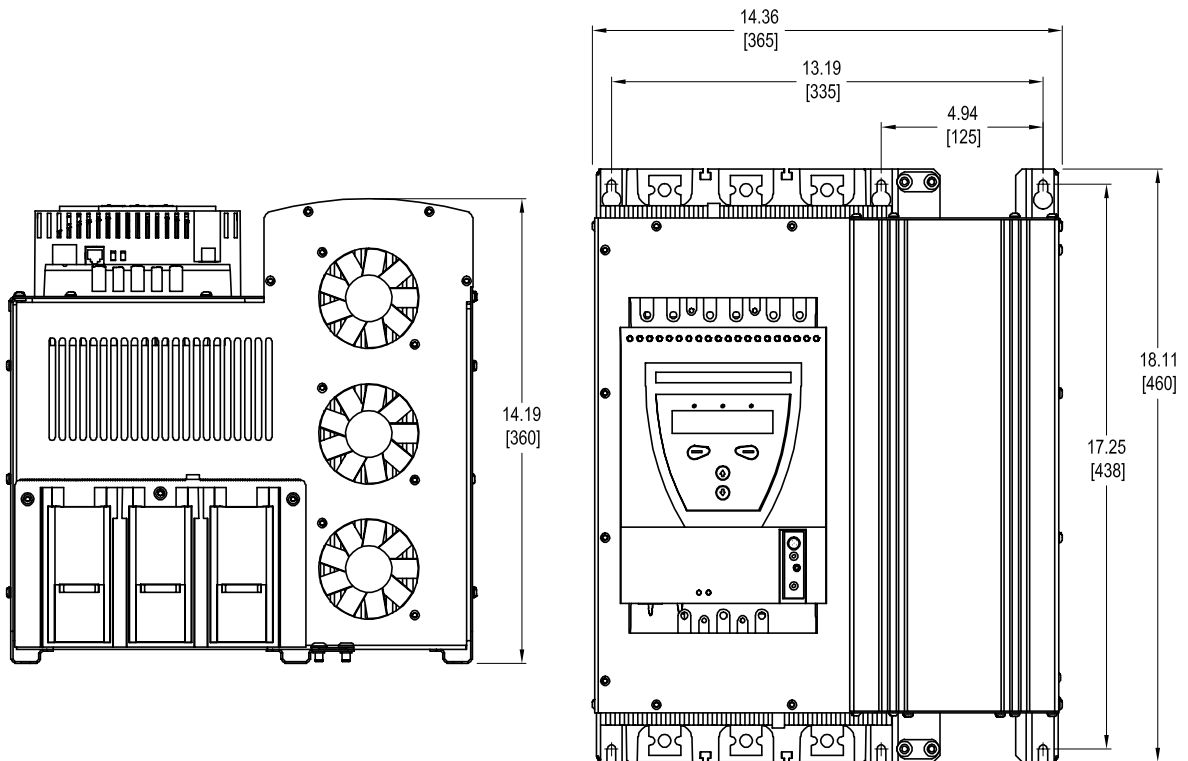

Approximate dimensions

Open

PST30 – PST142

PST30 – PST72

6

PST85 – PST142

Approximate dimensions
Open
PST175 – PSTB470

Softstarters
Type PST

00.00
 00.00
 Inches
 [Millimeters]

PST175 – PST300

6

PSTB370 – PSTB470

Approximate dimensions

Open

PSTB570 – PSTB1050

PSTB570 – PSTB1050