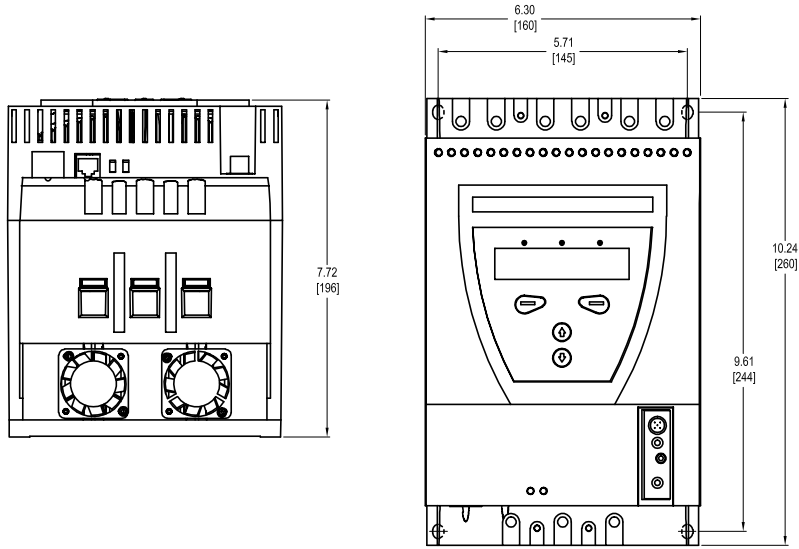

Approximate dimensions

Open

PST30 – PST142

PST30 – PST72

6

PST85 – PST142

Approximate dimensions
Open
PST175 – PSTB470

Softstarters
Type PST

00.00
 00.00
 Inches
 [Millimeters]

PST175 – PST300

6

PSTB370 – PSTB470

Approximate dimensions

Open

PSTB570 – PSTB1050

PSTB570 – PSTB1050